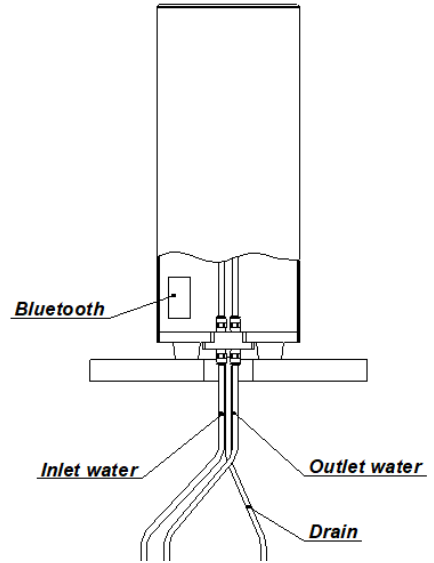

Connection