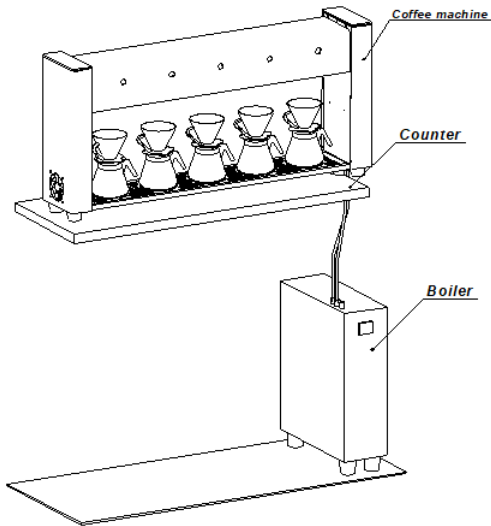

5-group Installation